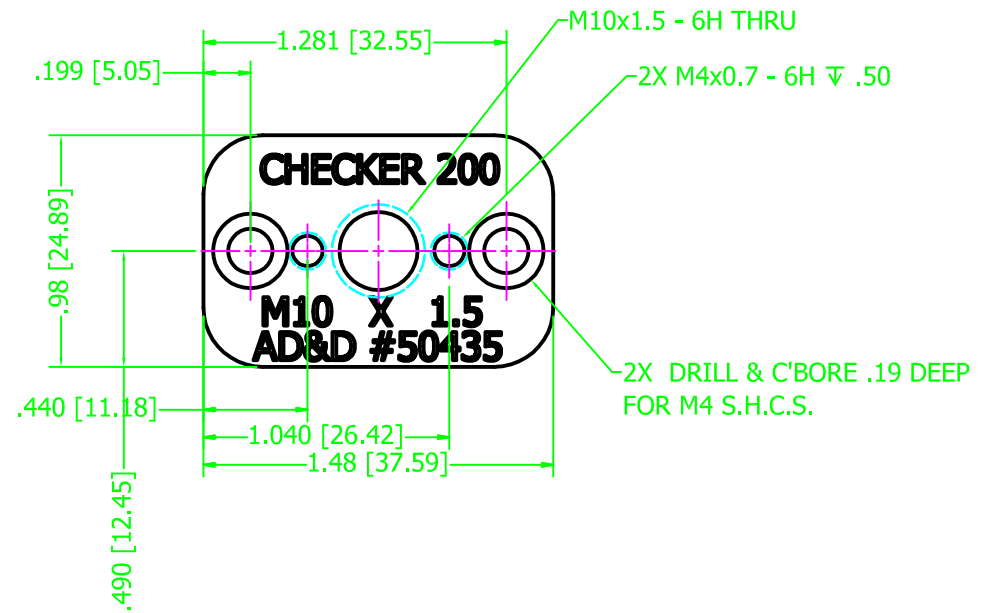

8 7 6 5 4 3 2 1

D
C
B
A

D
C
B
A

SUPPLIED WITH
(2) M4-0.7 X 12 MM LG.
S.H.C.S. AD&D PART# 50423

"METRIC"
CAMERA
APPLICATIONS:
COGNEX CHECKER 200
COGNEX CHECKER 3G/4G

50435