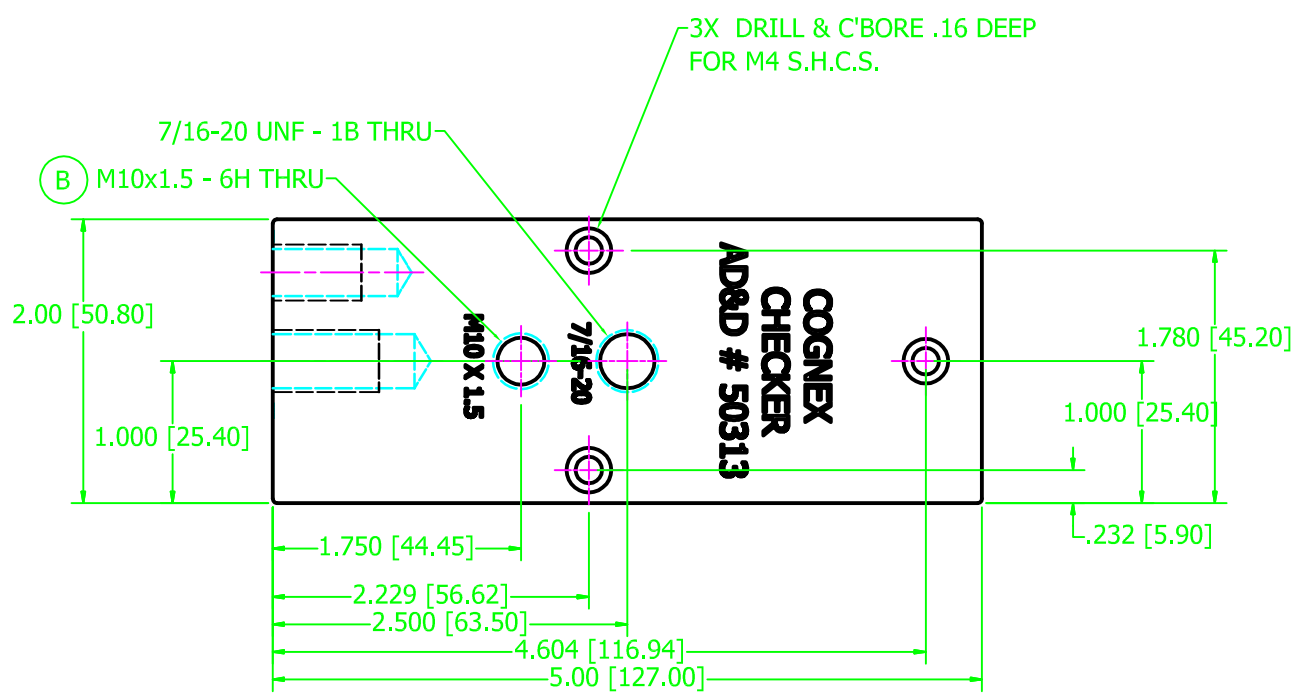

8 7 6 5 4 3 2 1

D C B A

SUPPLIED WITH
(3) M4-0.7 X 16MM LG.
S.H.C.S.

CAMERA
APPLICATIONS:
COGNEX CHECKER SERIES

50313