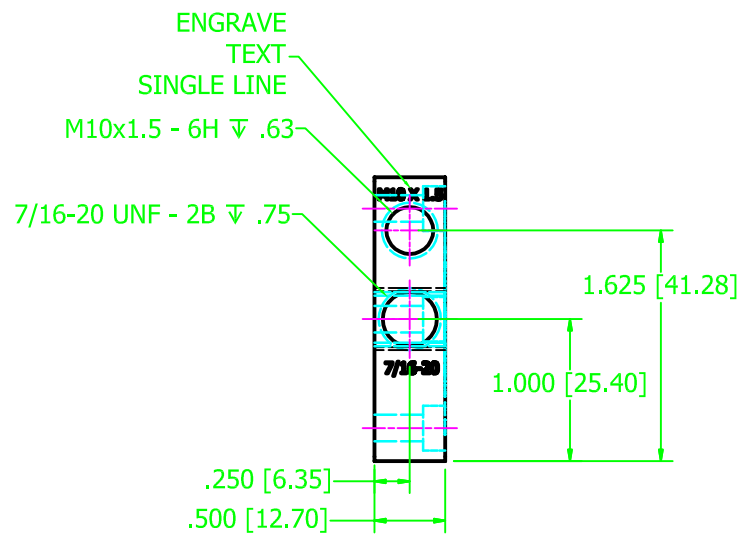

8 7 6 5 4 3 2 1

D C B A

SUPPLIED WITH
(3) M4-0.7 X 16MM LG.
S.H.C.S.

CAMERA
APPLICATIONS:
COGNEX CHECKER SERIES

50313