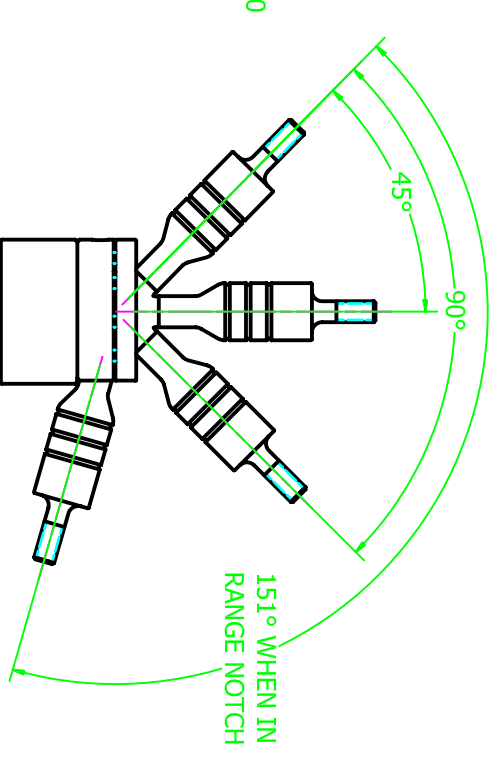

50372  
S.S. S.H.S.S. CONE POINT  
M6 X 10MM LG.  
MCMMASTER CARR# 91217A220

VIEW B-B

SEE LITERATURE  
& LABEL FOR  
MOUNTING STYLES

METRIC™  
1T M10