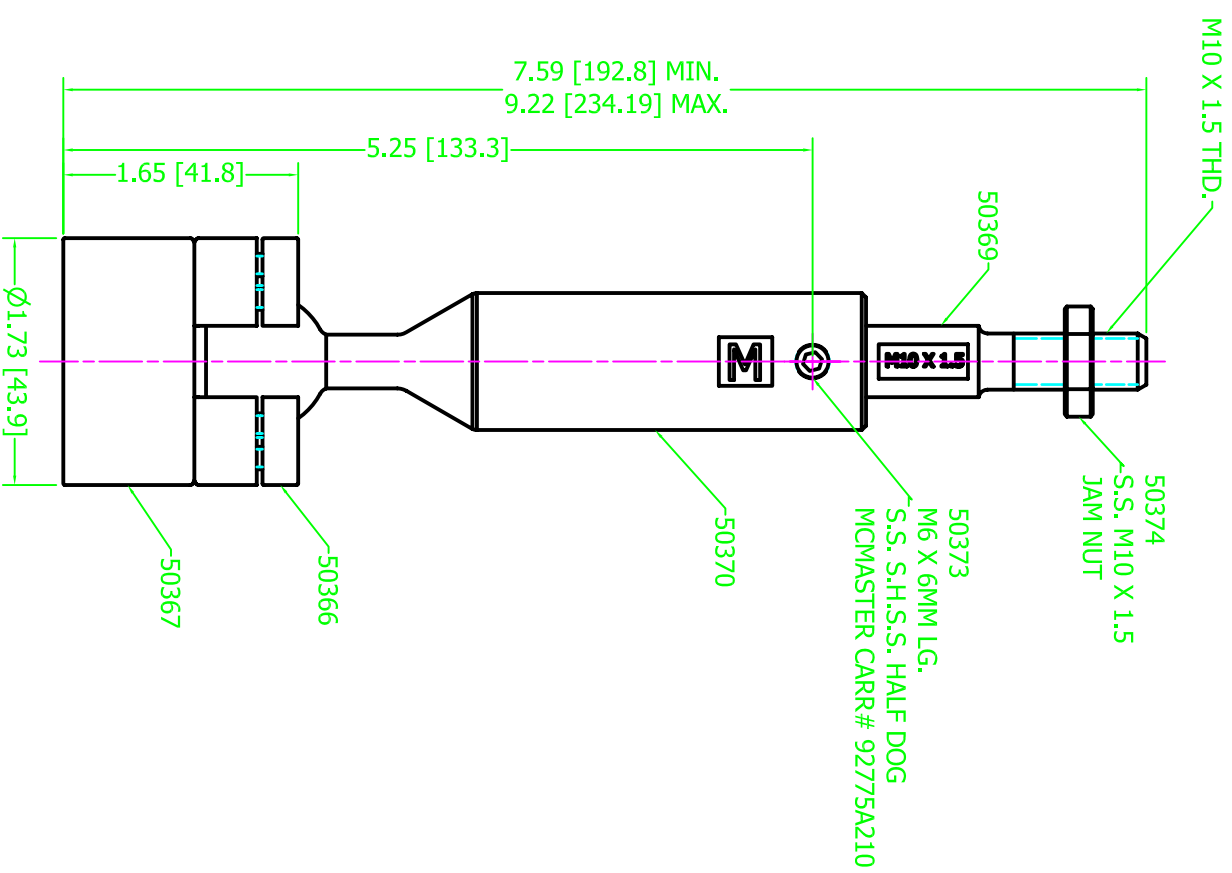

50372  
S.S. S.H.S.S. CONE POINT  
M6 X 10MM LG.  
MCMMASTER CARR# 91217A220

VIEW B-B

SEE LITERATURE  
& LABEL FOR  
MOUNTING STYLES

METRIC™  
1T M10