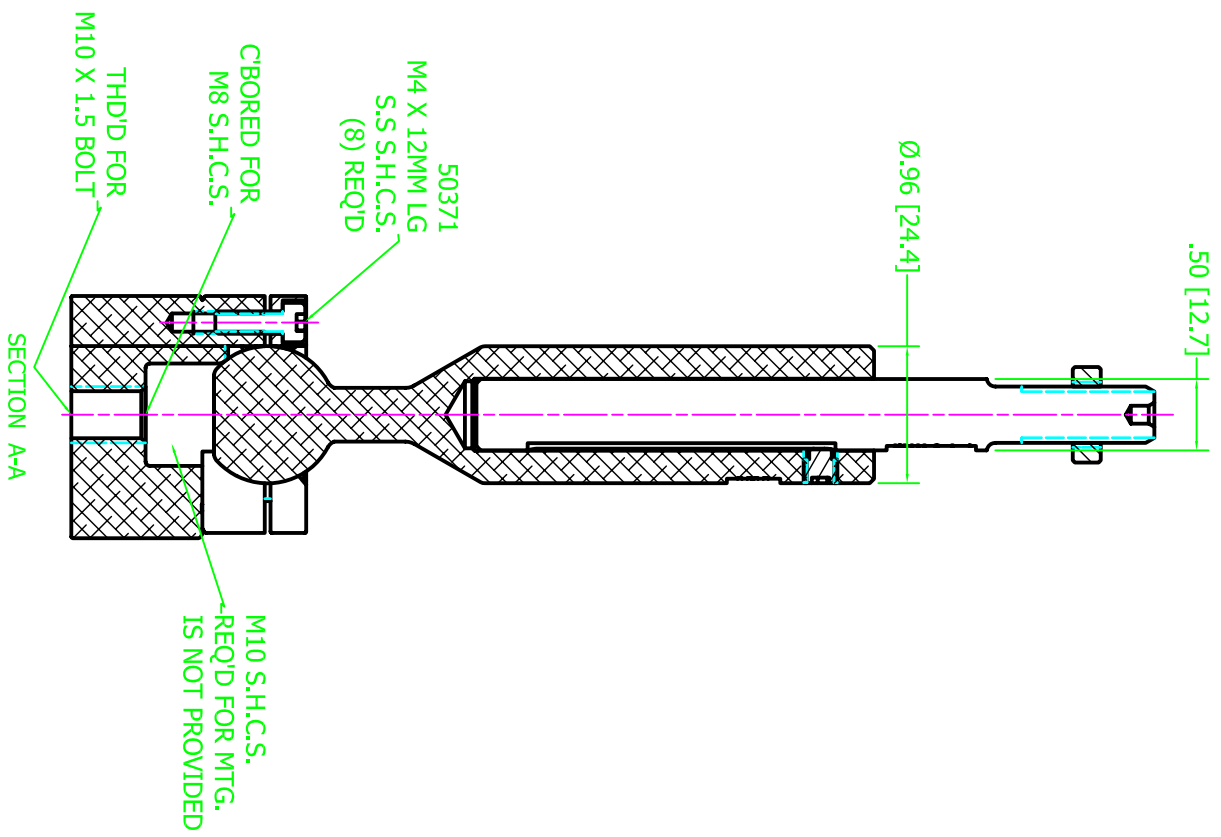

50372  
S.S. S.H.S.S. CONE POINT  
M6 X 10MM LG.  
MCMMASTER CARR# 91217A220

VIEW B-B

SEE LITERATURE  
& LABEL FOR  
MOUNTING STYLES

METRIC™  
1T M10