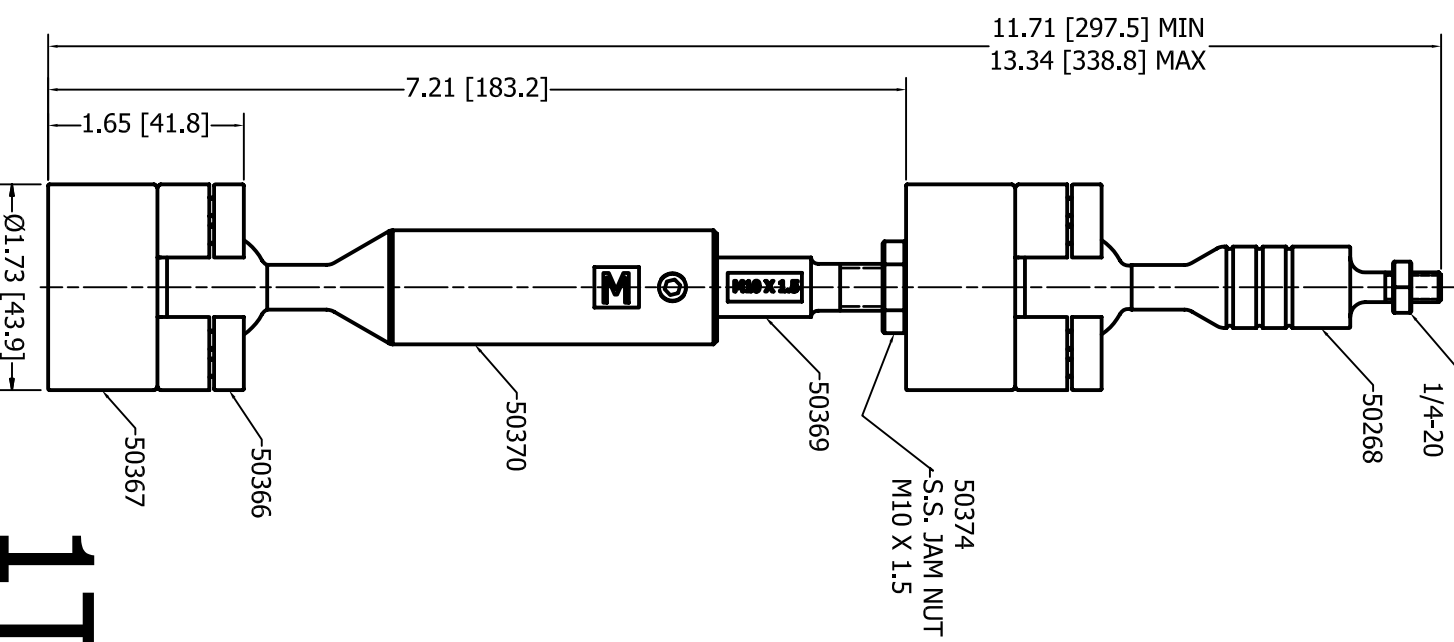

VIEW B-B

50372
S.S. S.H.S.S. CONE POINT
M6 X 10MM LG.
MCMaster CARR# 91217A220

SEE LITERATURE
& LABEL FOR
MOUNTING STYLES

"METRIC" 1TM10+1BM.25-20