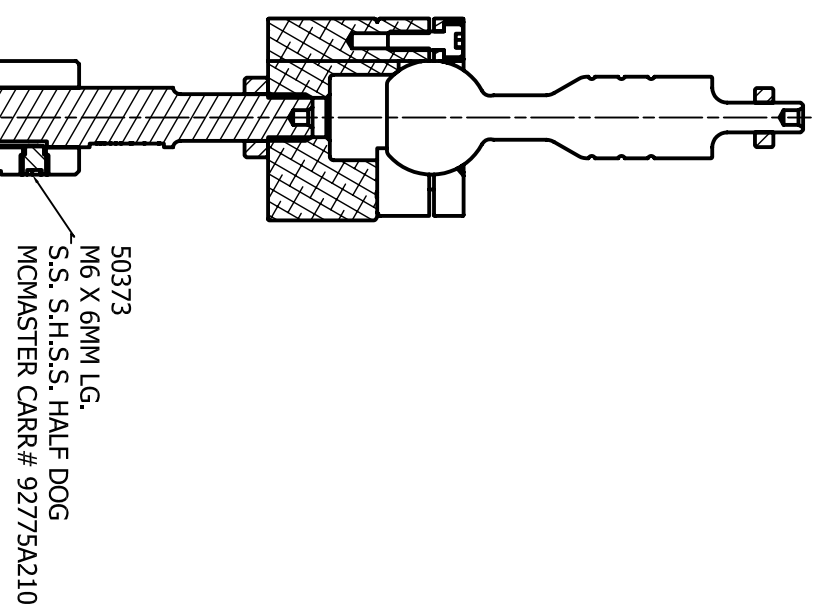

VIEW B-B

50372
S.S. S.H.S.S. CONE POINT
M6 X 10MM LG.
MCMaster CARR# 91217A220

SEE LITERATURE
& LABEL FOR
MOUNTING STYLES

"METRIC" 1TM10+1BM.25-20