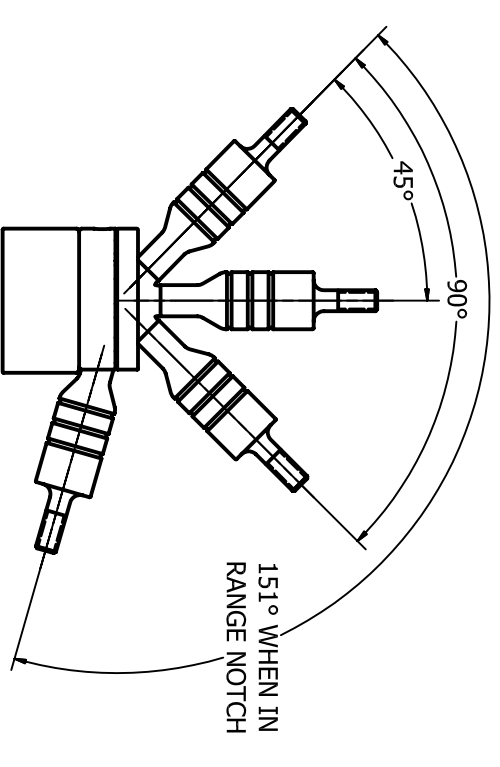

VIEW B-B

50372
S.S. S.H.S.S. CONE POINT
M6 X 10MM LG.
MCMaster CARR# 91217A220

SEE LITERATURE
& LABEL FOR
MOUNTING STYLES

"METRIC" 1TM10+1BM.25-20