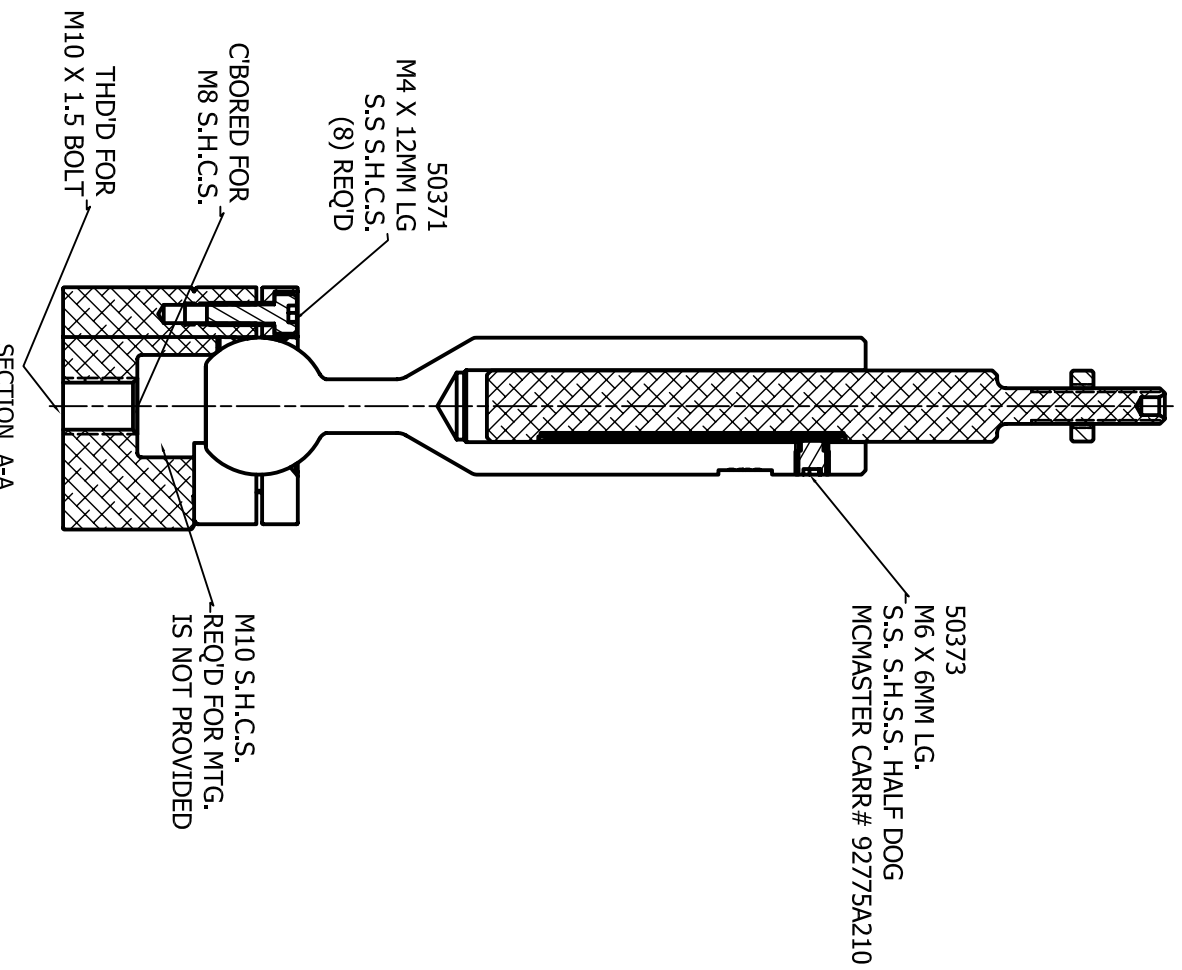

VIEW B-B

50372  
S.S. S.H.S.S. CONE POINT  
M6 X 10MM LG.  
MCMASTER CARR# 91217A220

SEE LITERATURE  
& LABEL FOR  
MOUNTING STYLES

# "METRIC" 1TM.25-20