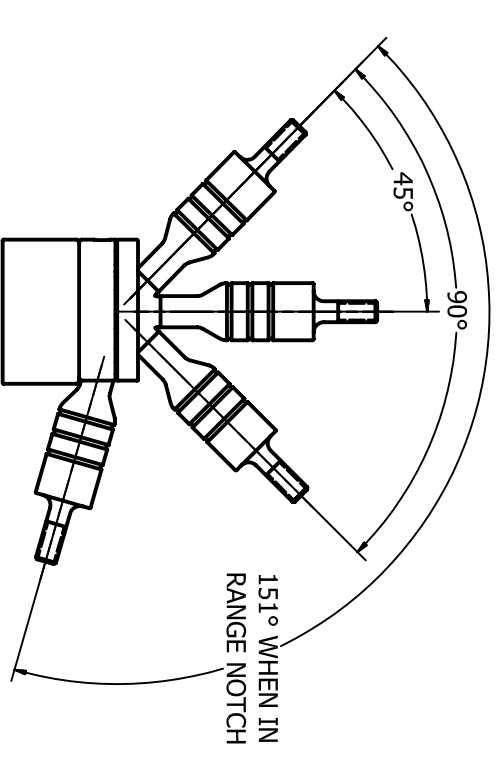

VIEW B-B

50372  
S.S. S.H.S.S. CONE POINT  
M6 X 10MM LG.  
MCMASTER CARR# 91217A220

SEE LITERATURE  
& LABEL FOR  
MOUNTING STYLES

# "METRIC" 1TM.25-20