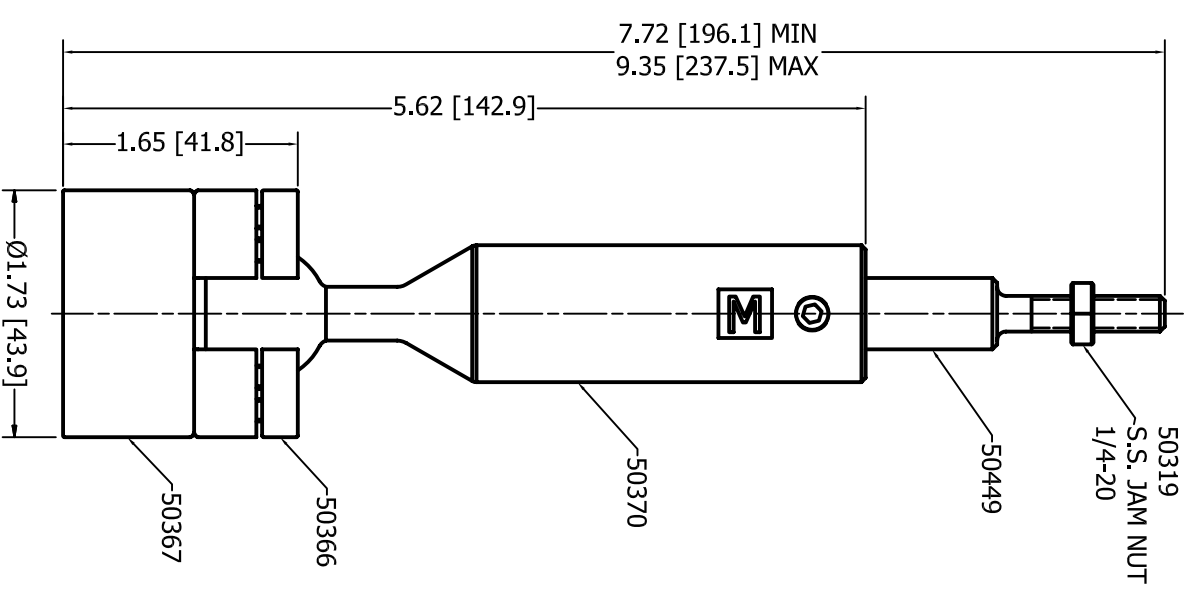

VIEW B-B

50372  
S.S. S.H.S.S. CONE POINT  
M6 X 10MM LG.  
MCMASTER CARR# 91217A220

SEE LITERATURE  
& LABEL FOR  
MOUNTING STYLES

# "METRIC" 1TM.25-20