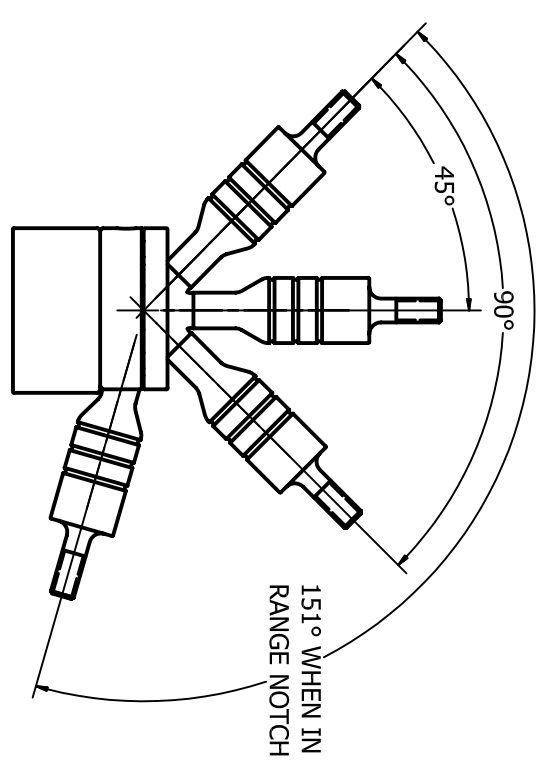

VIEW B-B

14.88 ALL RET.
16.26 ONE EXT.
17.66 TWO EXT.

TYPICAL SINGLE
ARTICULATION
THIS VIEW
1/2 SCALE

C'BORED FOR
3/8 S.H.C.S.
THD'D FOR
7/16-20 THD.
SECTION A-A

50270
50155
7/16-20 JAM NUT

SEE LITERATURE
& LABEL FOR
MOUNTING STYLES

1T43+1T43