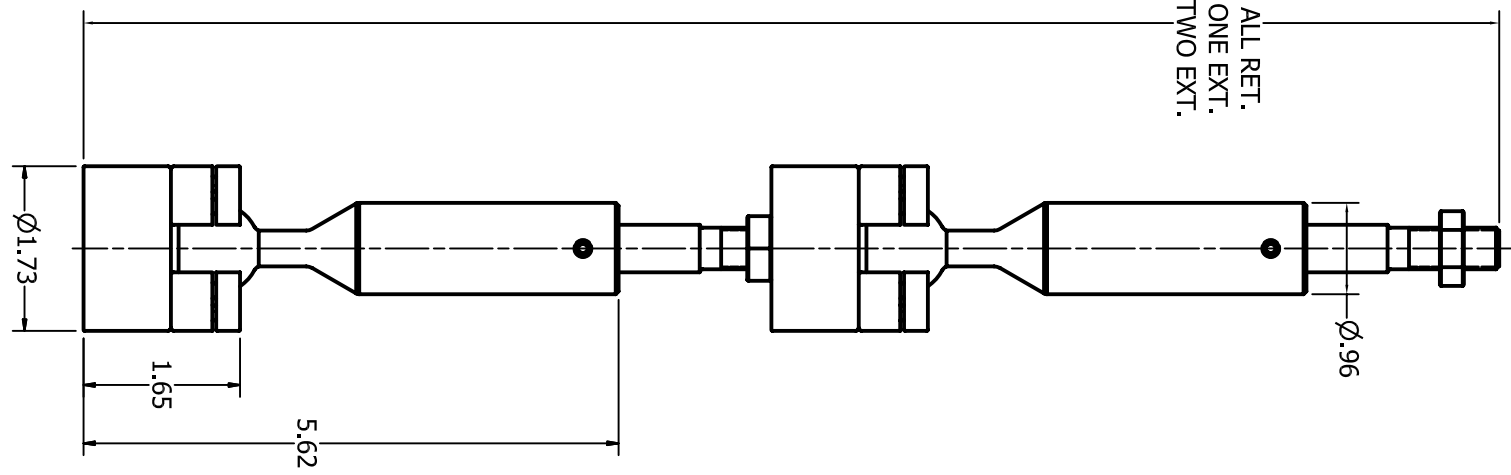

VIEW B-B

14.88 ALL RET.
16.26 ONE EXT.
17.66 TWO EXT.

TYPICAL SINGLE
ARTICULATION
THIS VIEW
1/2 SCALE

C'BORED FOR
3/8 S.H.C.S.
THD'D FOR
7/16-20 THD.
SECTION A-A

50270
50155
7/16-20 JAM NUT

SEE LITERATURE
& LABEL FOR
MOUNTING STYLES