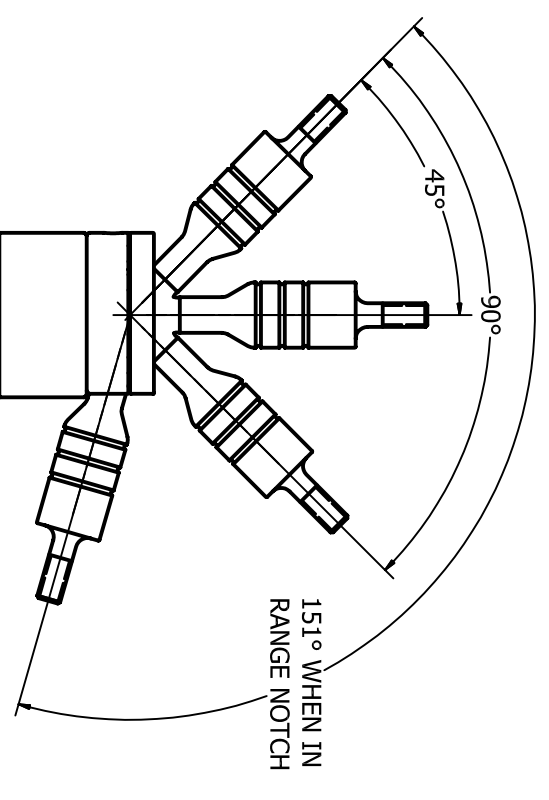

VIEW B-B

50319  
1/4-20 JAM NUT

CONTINUOUS  
360° ROTATION

RANGE NOTCH

TYPICAL SINGLE  
ARTICULATION  
THIS VIEW  
1/2 SCALE

151° WHEN IN  
RANGE NOTCH

14.87 WHEN ALL  
RETRACTED. 16.26  
ONE EXT. 17.66  
TWO EXT.

8.88

1.65

Ø1.73

SEE LITERATURE  
& LABEL FOR  
MOUNTING STYLES

C'BORED FOR  
3/8 S.H.C.S.  
THD'D FOR  
7/16-20 BOLT

SECTION A-A

**1T43+1T25**