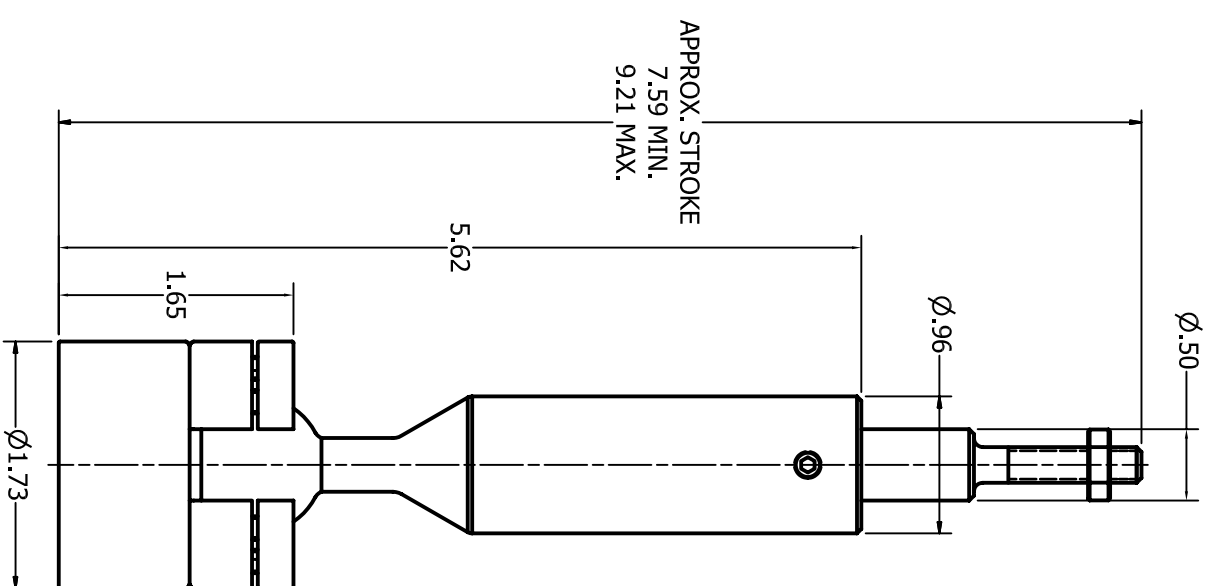

CONTINUOUS  
360° ROTATION  
RANGE NOTCH

SEE LITERATURE  
& LABEL FOR  
MOUNTING STYLES

1T25