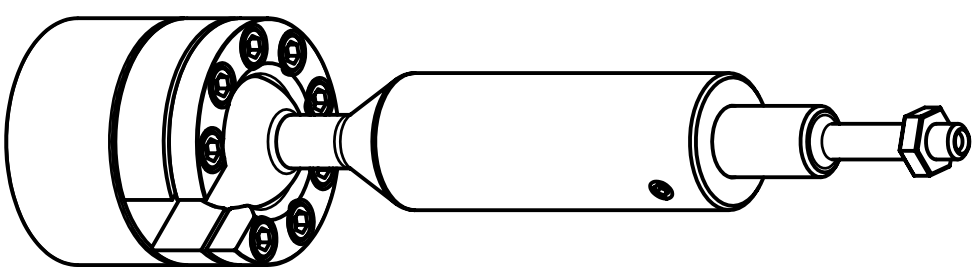

CONTINUOUS  
360° ROTATION  
RANGE NOTCH

SEE LITERATURE  
& LABEL FOR  
MOUNTING STYLES

1T25