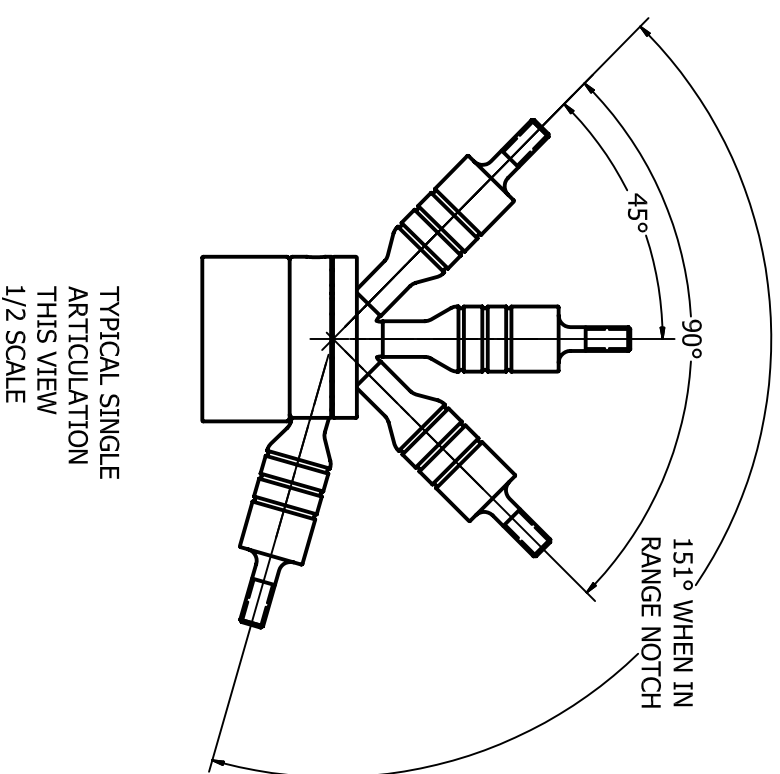

CONTINUOUS  
360° ROTATION  
RANGE NOTCH

SEE LITERATURE  
& LABEL FOR  
MOUNTING STYLES

1T25