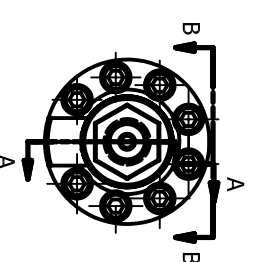

VIEW B-B

SEE LITERATURE
& LABEL FOR
MOUNTING STYLES

APPROX. STROKE
11.73 MIN,
13.35 MAX.

TYPICAL SINGLE
ARTICULATION
THIS VIEW
1/2 SCALE

1B43+1T43