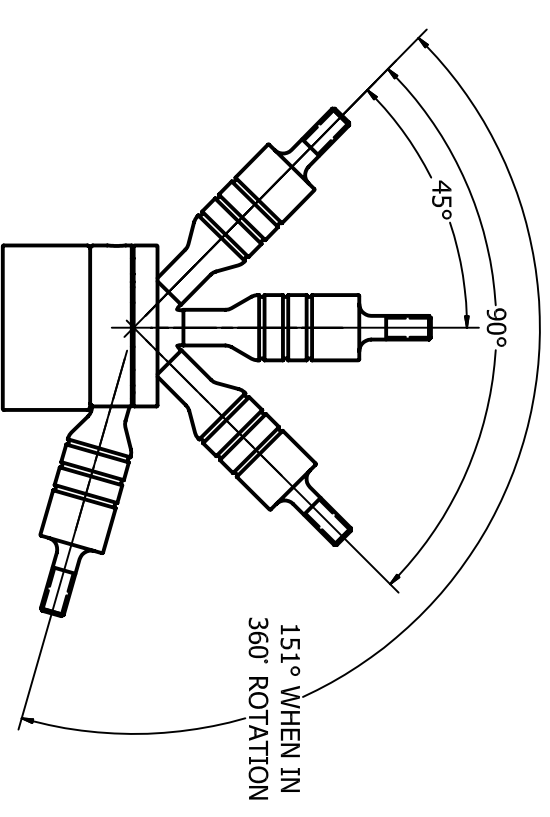

VIEW B-B

SEE LITERATURE
& LABEL FOR
MOUNTING STYLES

APPROX. STROKE
11.73 MIN,
13.35 MAX.

TYPICAL SINGLE
ARTICULATION
THIS VIEW
1/2 SCALE

1B43+1T43