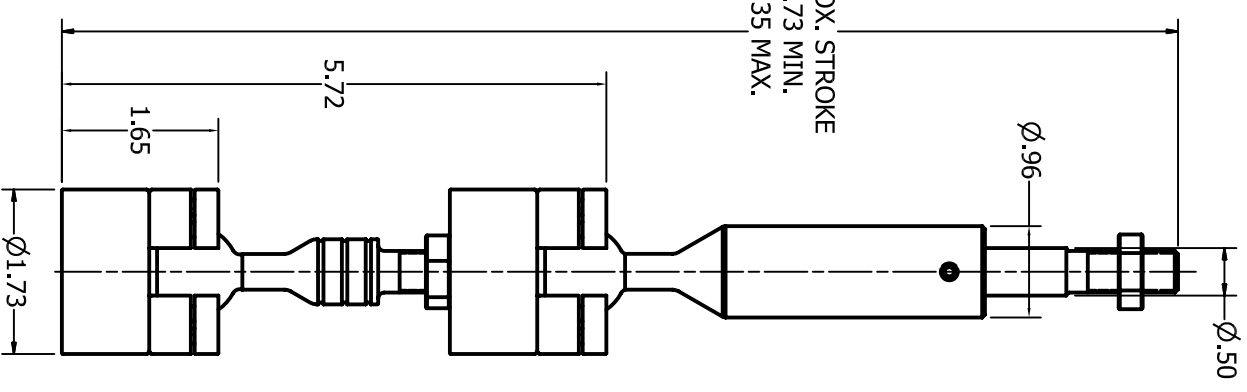

VIEW B-B

SEE LITERATURE
& LABEL FOR
MOUNTING STYLES

APPROX. STROKE
11.73 MIN,
13.35 MAX.

TYPICAL SINGLE
ARTICULATION
THIS VIEW
1/2 SCALE

1B43+1T43