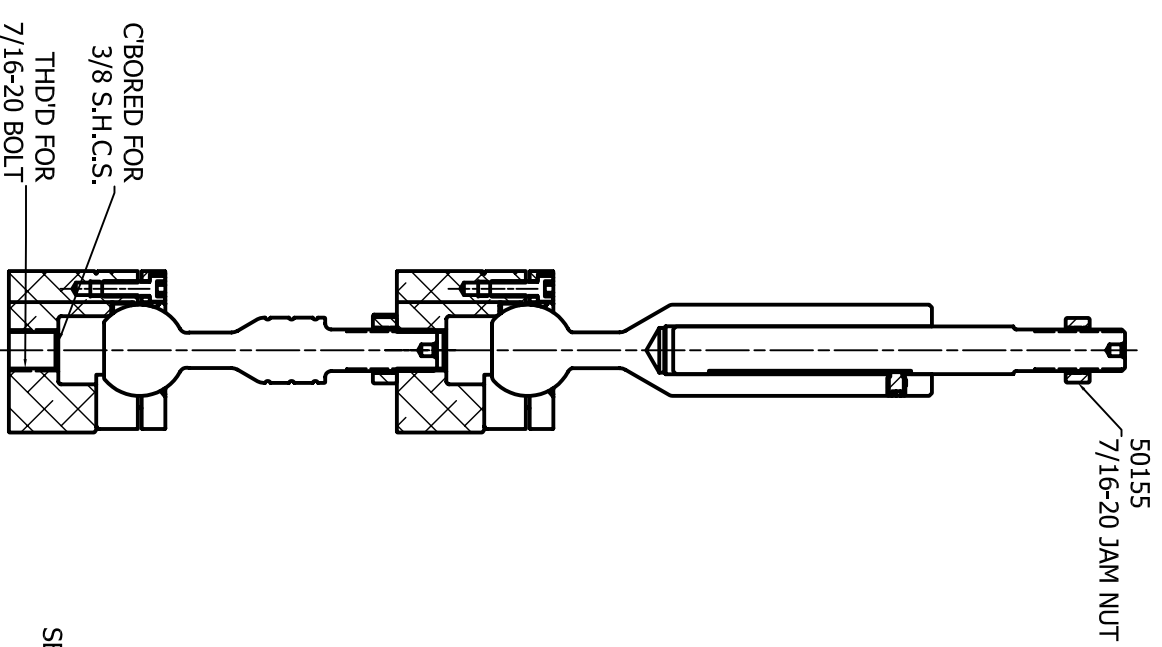

VIEW B-B

SEE LITERATURE
& LABEL FOR
MOUNTING STYLES

APPROX. STROKE
11.73 MIN,
13.35 MAX.

TYPICAL SINGLE
ARTICULATION
THIS VIEW
1/2 SCALE

1B43+1T43