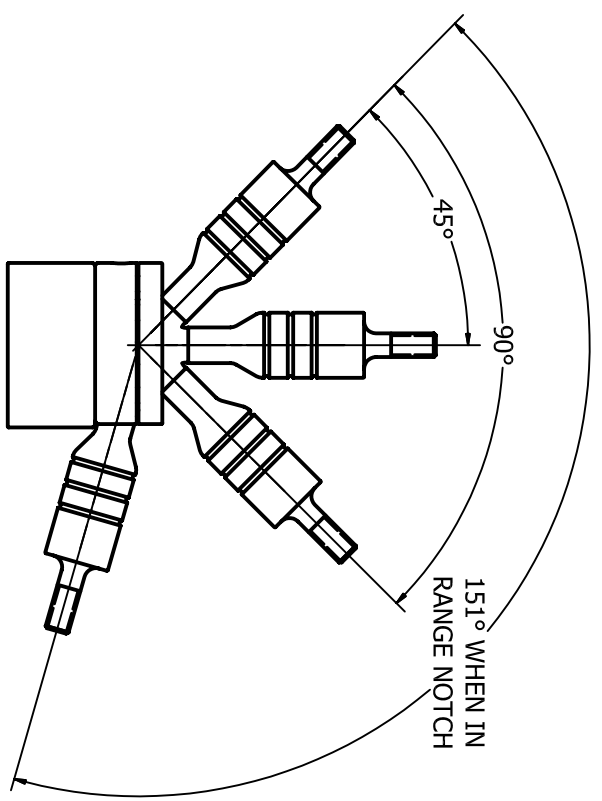

50319
1/4-20 JAM NUT

SEE LITERATURE
& LABEL FOR
MOUNTING STYLES

1B43+1B25