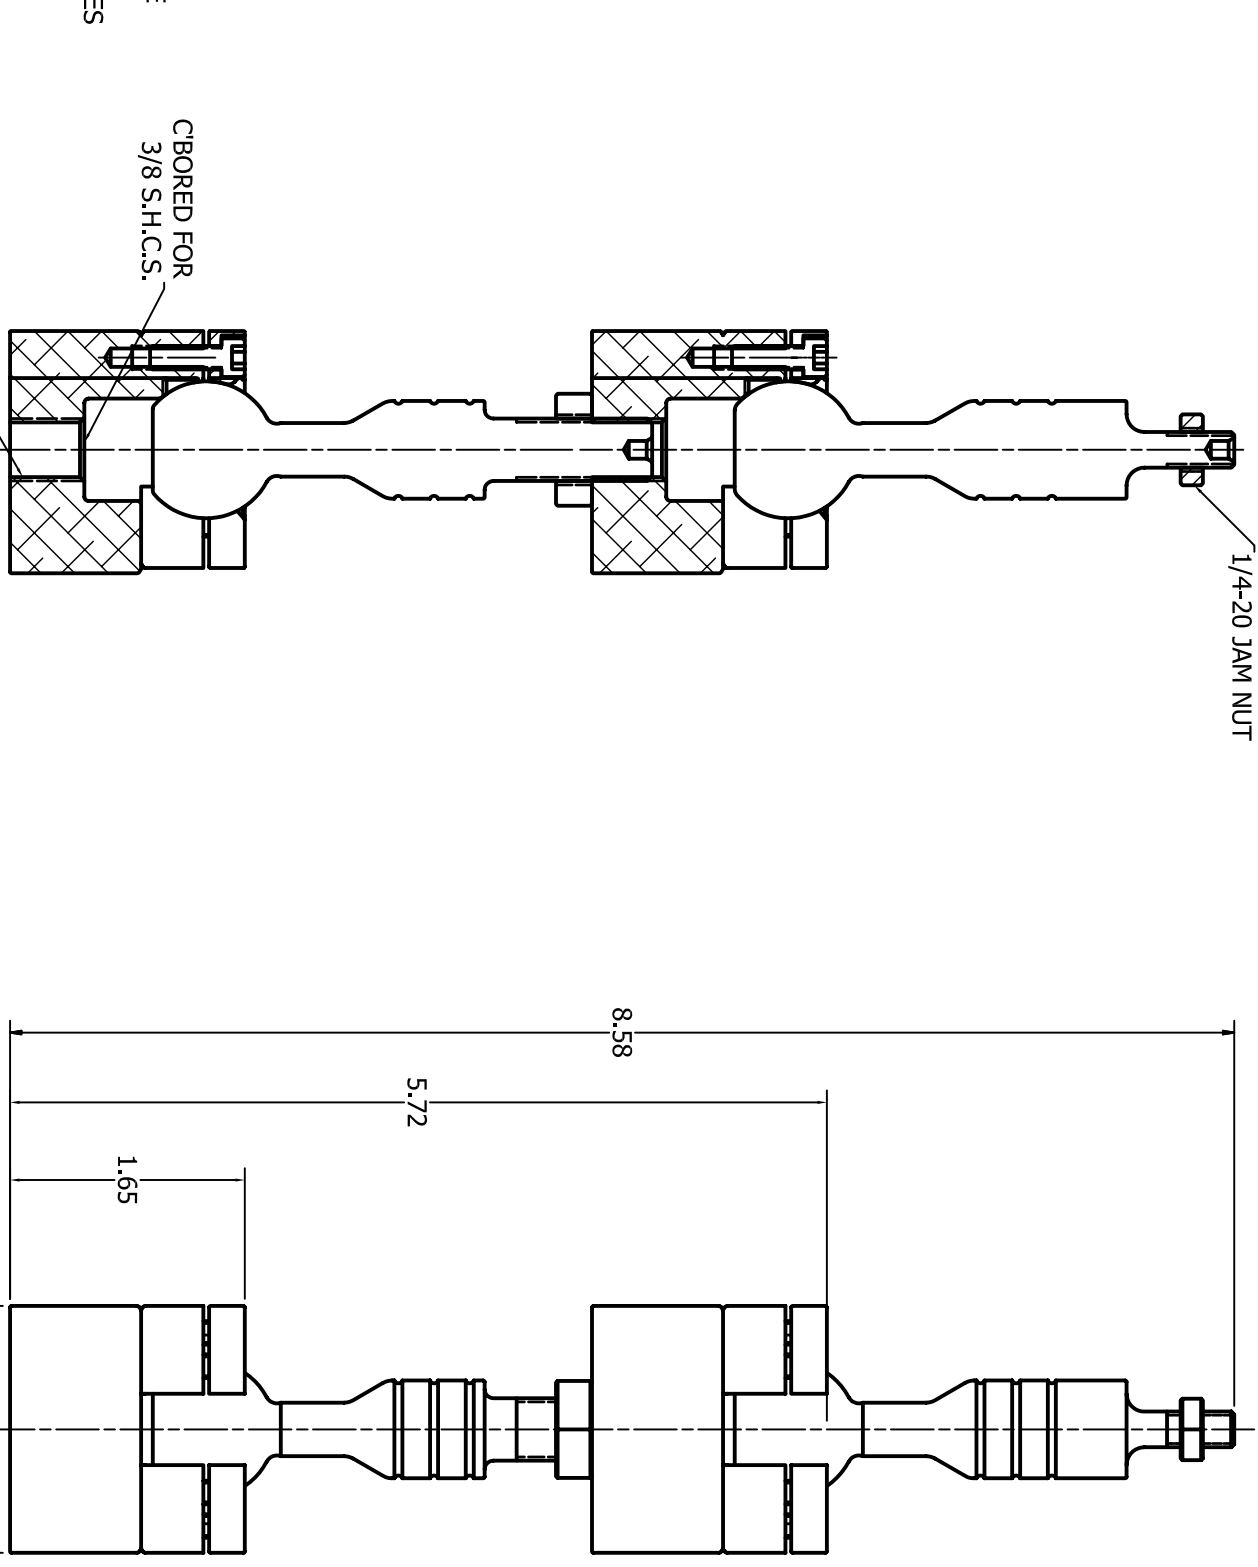

50319
1/4-20 JAM NUT

SEE LITERATURE
& LABEL FOR
MOUNTING STYLES

1B43+1B25